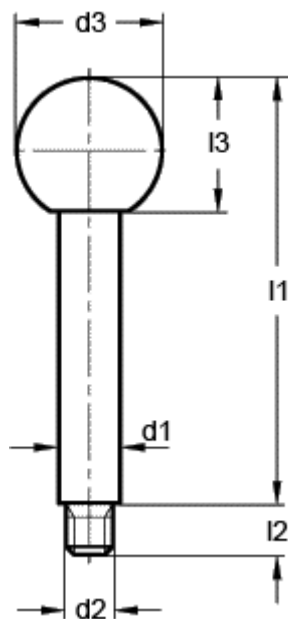

Article number: 20141124

Description: E+G Gear lever handle GN 310-14-200-A -ZB, zinc plated blue

Measures

$d1 = 14$
 $d2 = M12$
 $d3 = 35$
 $l1 = 200$
 $l2 = 16$
 $l3 = 32.5$